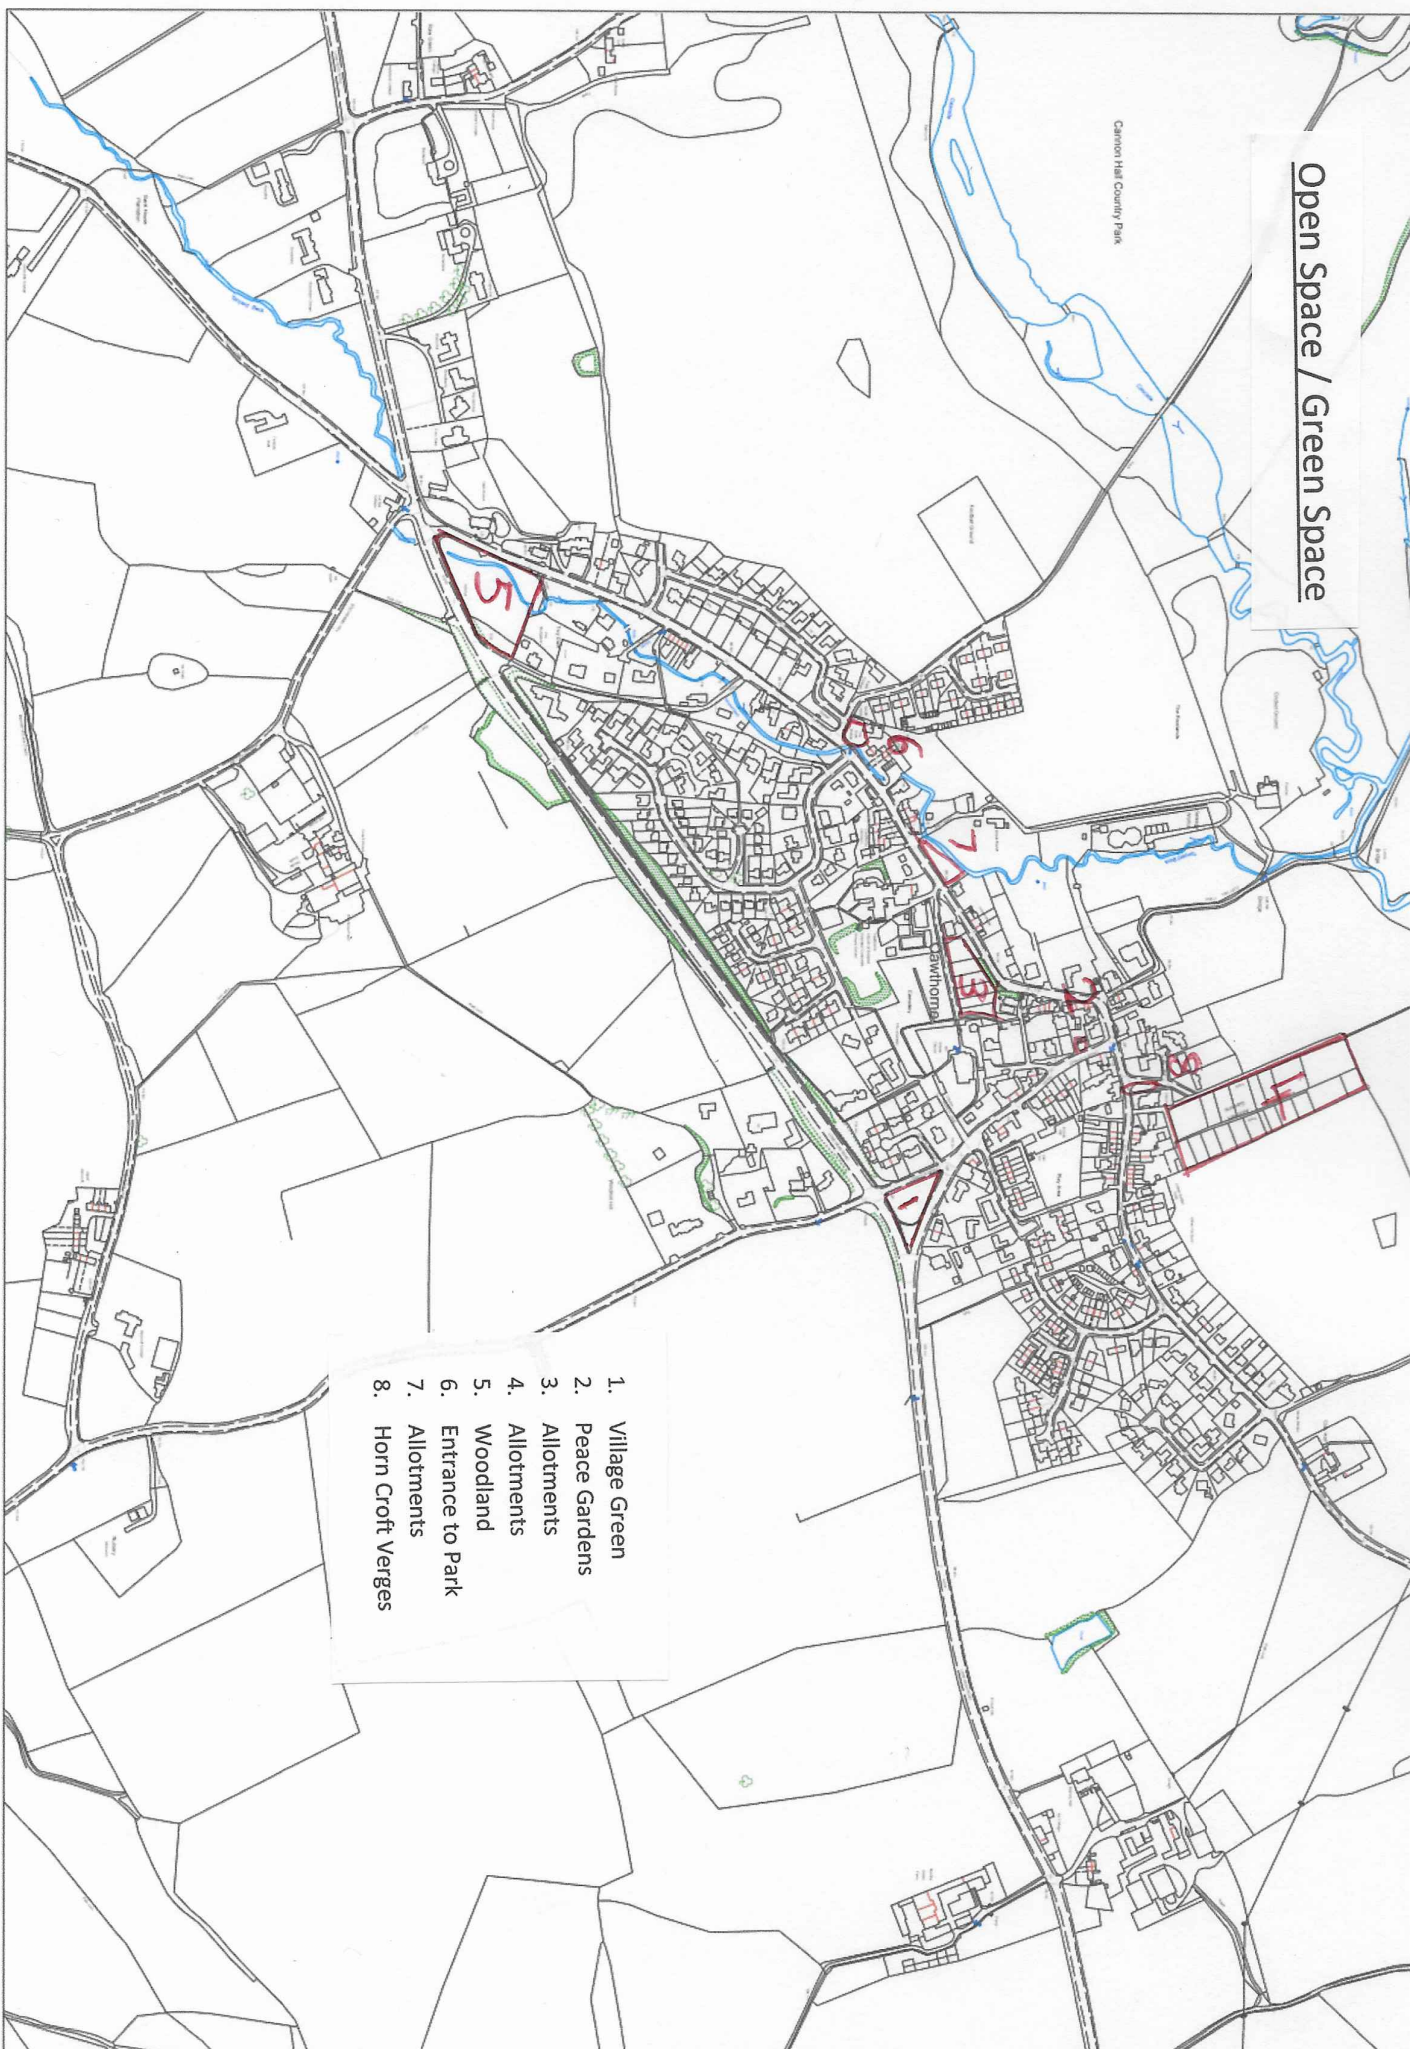

Open Space / Green Space

Canterbury Hill Country Park

1. Village Green
2. Peace Gardens
3. Allotments
4. Allotments
5. Woodland
6. Entrance to Park
7. Allotments
8. Horn Croft Verges